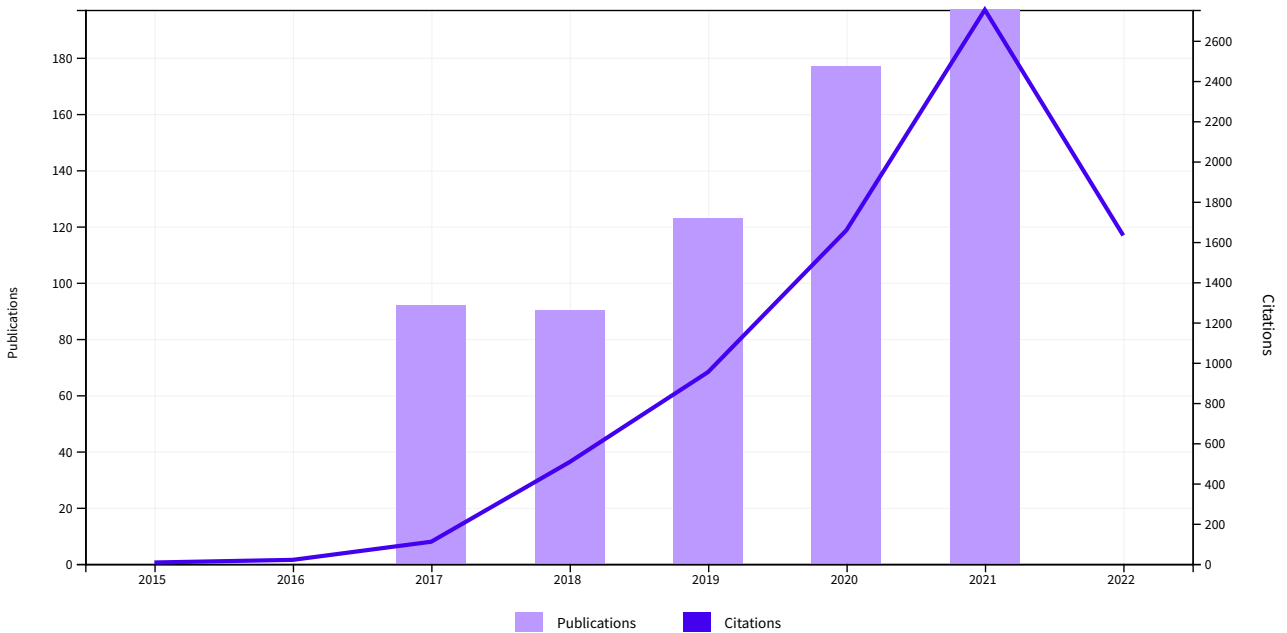

<p>Publications</p> <p>679</p> <p>Total</p> <p>From 2017 to 2022</p>	<p>Citing Articles</p> <p>5,588 Analyze</p> <p>Total</p> <p>5,353 Analyze</p> <p>Without self-citations</p>	<p>Times Cited</p> <p>7,639</p> <p>Total</p> <p>7,061</p> <p>Without self-citations</p>	<p>11.25</p> <p>Average per item</p>	<p>41</p> <p>H-Index</p>
--	--	--	---	---------------------------------

Times Cited and Publications Over Time

DOWNLOAD

679 Publications

Sort by: Citations: highest first

1 of 14

Citations

	Citations					Average per year	Total
	2018	2019	2020	2021	2022		
Total	506	953	1,658	2,753	1,632	954.88	7,639
	15	46	43	46	30	36	180
	36	44	40	38	22	36	